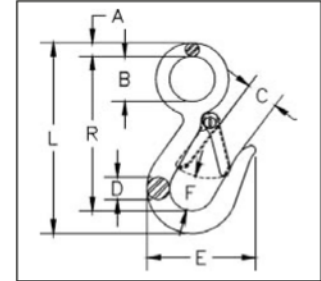

## G-3315 Snap Hooks

Hook Size (in.)	G-3315 Stock No.	Working Load Limit (lbs.)*	Weight Each (lbs.)	Dimensions (in.)							
				A	B	C	D	E	F	L	R
7/16	1023056	750	.23	.25	.75	.75	.44	2.25	.75	3.94	3.25
9/16	1023074	1000	.48	.34	1.12	.81	.56	2.69	.88	4.75	3.84