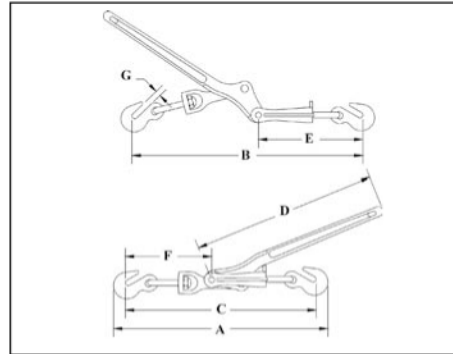

# Midget Load Binder

**SEE APPLICATION AND  
WARNING INFORMATION**

Para Español: [www.thecrosbygroup.com](http://www.thecrosbygroup.com)

On Page 241

L-130

## L-130 Midget Load Binder

- Forged handle, hooks and swivel link.
- Steel swivels and clevis.
- Meets or exceeds DOT and CVSA Cargo Securement Tie-Down Guidelines, November 2003.

Model	L-130 Stock No.	Min-Max Chain Size (in.)	Working Load Limit (lbs.)	Ultimate Load (lbs.)	Weight Each (lbs.)	Take Up (in.)	Dimensions (in.)						
							A	B	C	D	E	F	G
W-1	1048100	3/16-1/4	1450	5100	2.57	2.40	13.63	16.13	11.00	11.25	6.25	6.56	.34